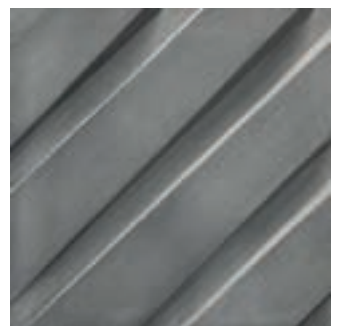

REF. 3074

CONCRETO AP.

Formato
6 x 100 x 2,3cm
9 x 100 x 2,3cm
12 x 100 x 2,3cm

REVESTIMENTO

ATENA

BRANCO
REF. 2096

FENDI CLARO
REF. 2098

CONCRETO AP.
REF. 2099