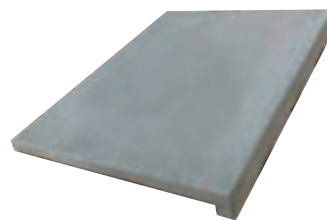

CONCRETO AP.
REF. 1687

Formato
40 x 50 x 2,2cm
(detalhe reto 4,5cm)