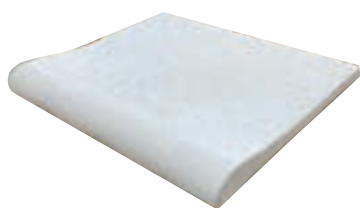

BRANCO
REF. 512