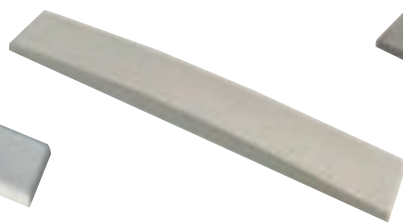

FENDI CLARO
REF. 1746

CONCRETO AP.
REF. 1377

CINZA ALPINO
REF. 1484

Formato
10 x 40 x 5,0cm

REVESTIMENTO

LUNA

BRANCO
REF. 66

FENDI CLARO
REF. 1740