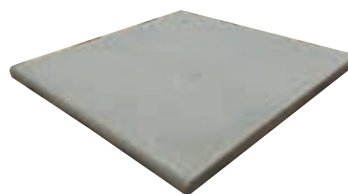

BRANCO
50 X 50CM
REF. 608

TRAVERTINO
REF. 609

FENDI CLARO
REF. 610

CINZA
REF. 613

CONCRETO AP.
REF. 1650

Formato
35 x 50 x 2,2cm
50 x 50 x 2,2cm

B O R D A D E P I S C I N A

CAPRI