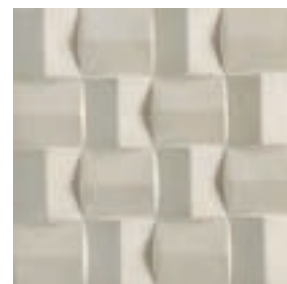

FENDI CLARO
REF. 1749

Formato
30x30x1,5cm